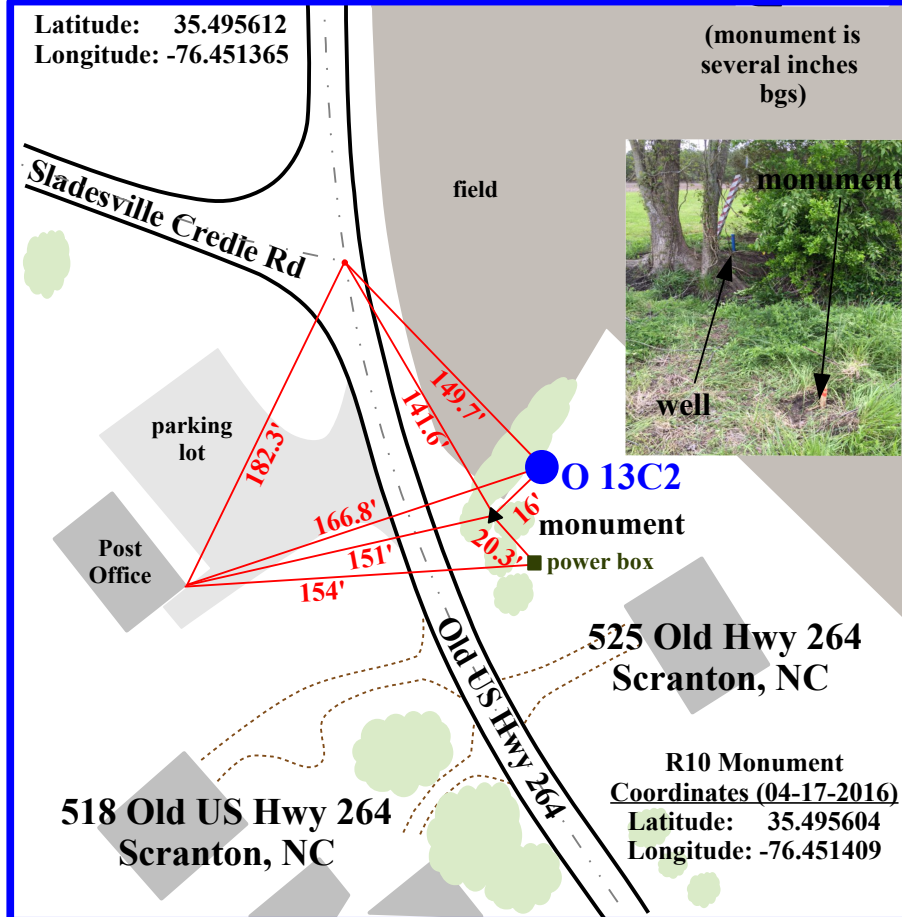

Scranton Monitoring Station (1 well)

Site Map

North Carolina
Monitoring Well Network
Scranton Site, O 13C
Scranton, Hyde County, NC

NOTE: This map is for informational purposes only. It does not authorize any party to enter onto any lands depicted herein.

N

Sladesville Credle Rd

Scranton

US Post Office

Old US Hwy 264
~0.57 miles to US Hwy 264

200 ft